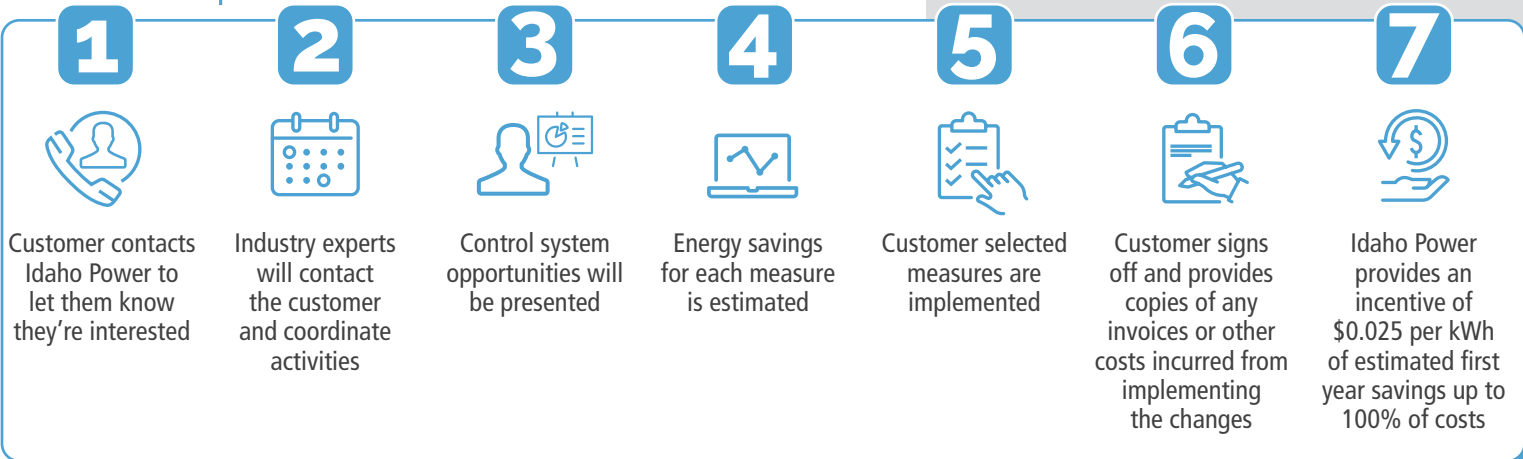

Overview

Idaho Power's Find n' Fix program is offered to any businesses looking to implement low- or no-cost energy savings projects at their facilities. The program educates customers about energy management opportunities and is focused on making small, energy-saving adjustments to the facility's central HVAC control system to maximize energy efficiency and occupant comfort.

Reduce your energy costs without capital projects

Incentives are available from Idaho Power for capital projects resulting in electrical energy savings. However, the Find n' Fix program focuses on control system improvements that often require minimal labor to adjust control parameters or low-cost system repairs to realize immediate savings. Customers will receive an incentive to offset any incurred costs at $0.025 per kilowatt-hour (kWh) of first year savings up to 100% of the eligible project cost for participating in the program.

Optimize building controls

Customers contact their energy advisors and industry experts will be deployed to coordinate activities. This typically results in energy-saving recommendations to central building control systems that can be implemented right away. These adjustments can also lead to non-energy benefits such as:

- Improved comfort
- Improved safety and security
- Better indoor air quality
- Extended equipment life
- And more!

Find n' Fix process

Terms and conditions apply. Actual savings will vary by customers' energy use, rate schedule and implemented opportunities.