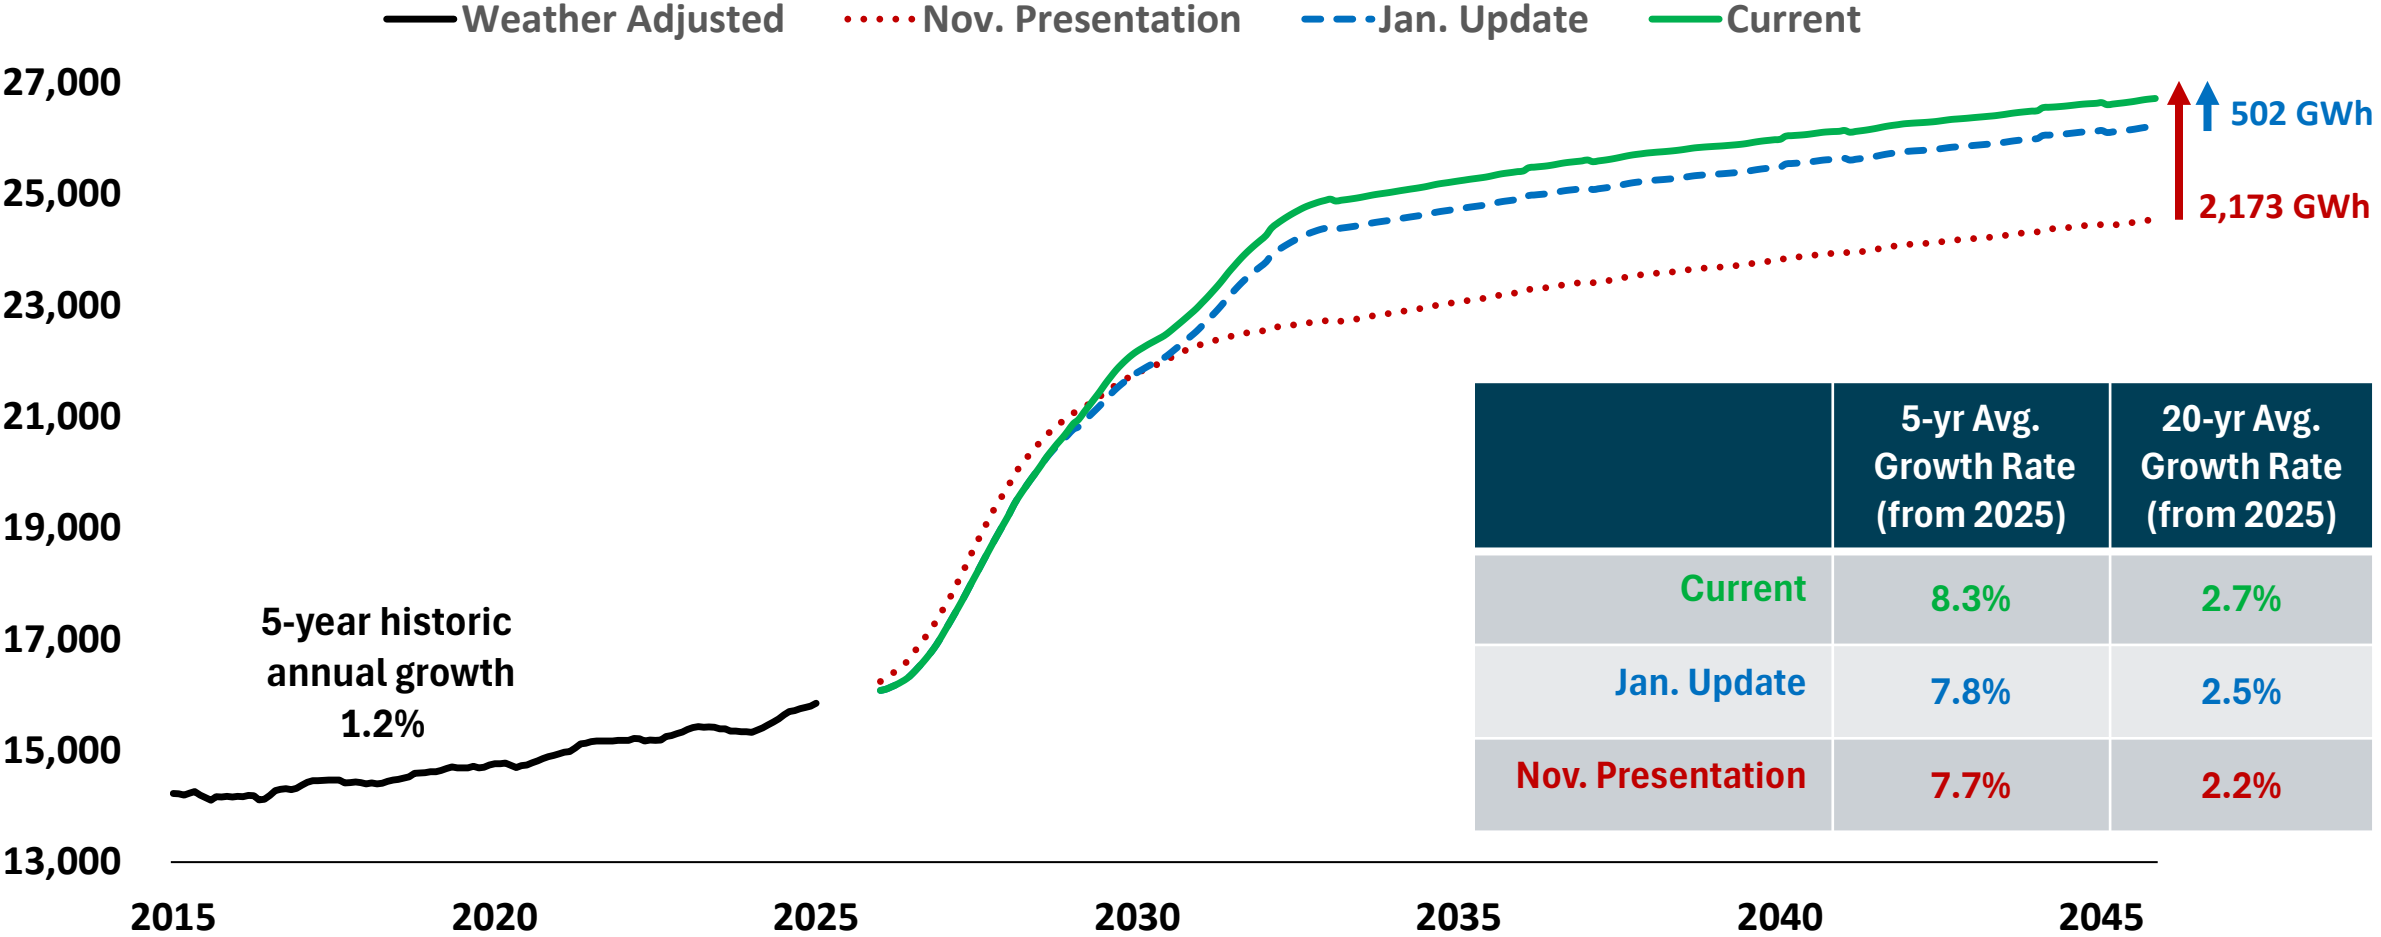

A photograph of a falcon perched on a rocky cliff edge, looking out over a vast landscape at sunset. The sun is low on the horizon, casting a warm glow over the scene. The falcon is in the foreground, and the background shows a deep canyon with a river winding through it.

Annual System Peak Forecast Results

Annual System Peak (70th Peak Weather Percentile, MW)